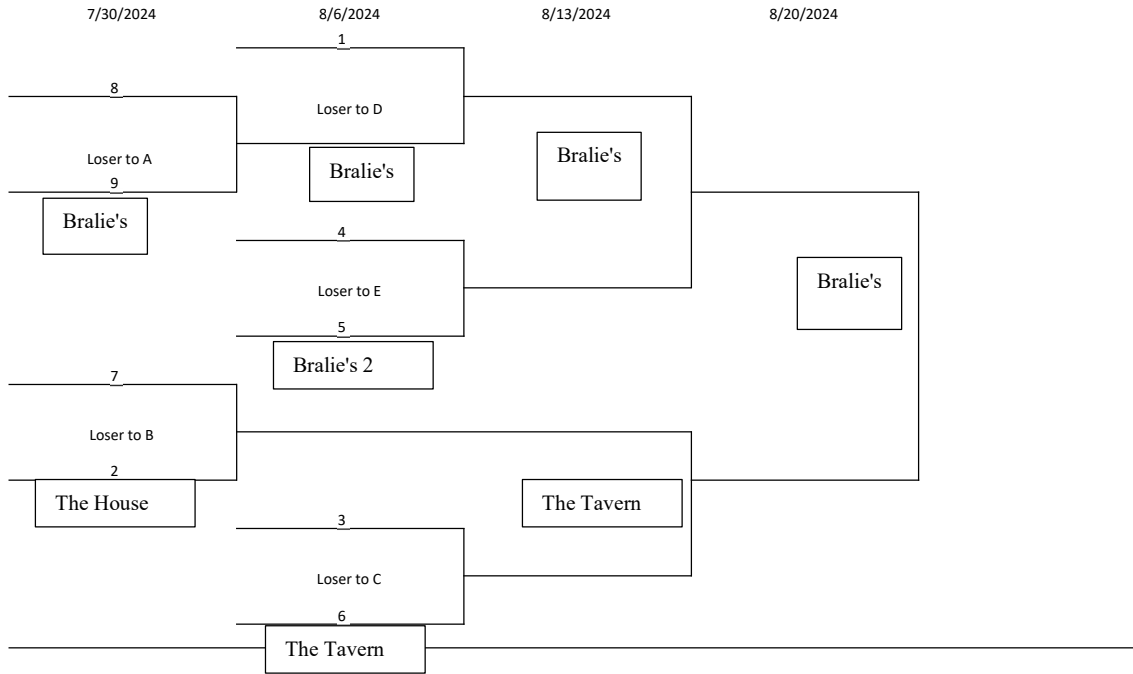

BCDL Season 81 Championship Tournament