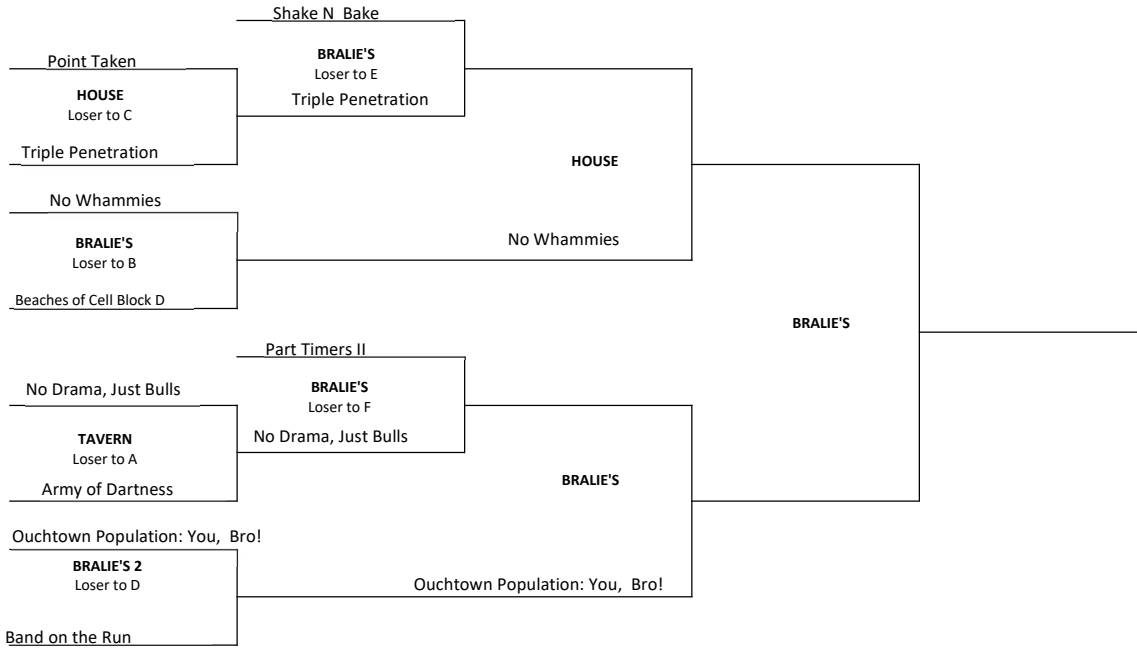

BCDL Season 80 Championship Tournament

1/23/2024

1/30/2024

2/6/2024

2/13/2024